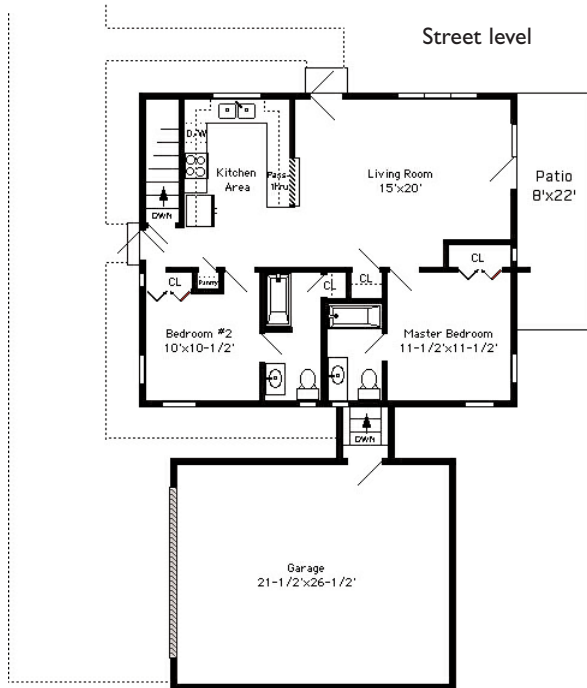

4047 Martha's Vineyard

Address: 4047 Martha's Vineyard

Bedrooms: 3

Bathrooms: 3

Furnished: Yes

Utilities: Included

Square Footage: 1,800

Rent Per Month: \$1,600

This one will fool you! Inside this compact exterior you'll find a very livable home with 2 bedrooms and 2 baths on the main floor plus a separate suite in a nicely finished basement. The lower suite includes a kitchenette, full bath, bedroom, laundry and walk-out entrance. A double garage and large patio offer privacy and convenience. Includes all exterior maintenance. Located close to Ingles Shopping Center and the Highway 160 Expressway in Alpha School District.

Basement level