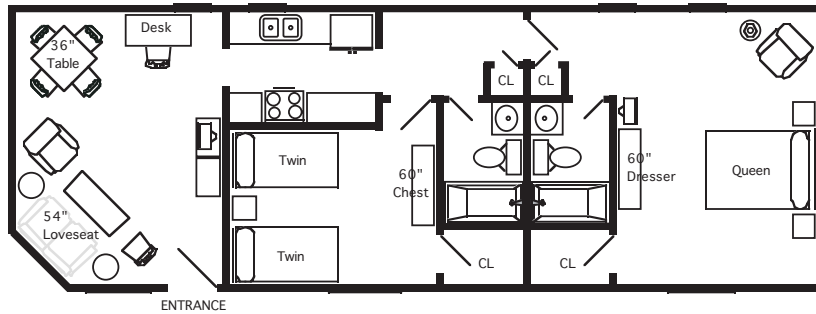

The "King Flat"

Address: 1332 W. Andrew Johnson Hwy.

Bedrooms: 2

Bathrooms: 2

Sleeps: 4

Furnished: Yes

Utilities: Yes

Square Footage: 900

Daily Rental (10-30 days): \$65

Daily Rental (31+ days): \$60

The "King Flat" is our largest apartment, with over 900 square feet of living space and two full baths. The two bedrooms include a large king suite with walk-in closet, an ample easy chair and TV/VCR. Even the second bedroom has its own bath and queen bed. The galley kitchen is efficient and fully equipped while the living room provides a table and four chairs, entertainment center, easy chair and love seat. If it is space and privacy that you want, this unit has both. Other amenities include a Commons area with a fireplace -- plus a free first class laundry and a patio with barbecues, sun lounges and picnic area.