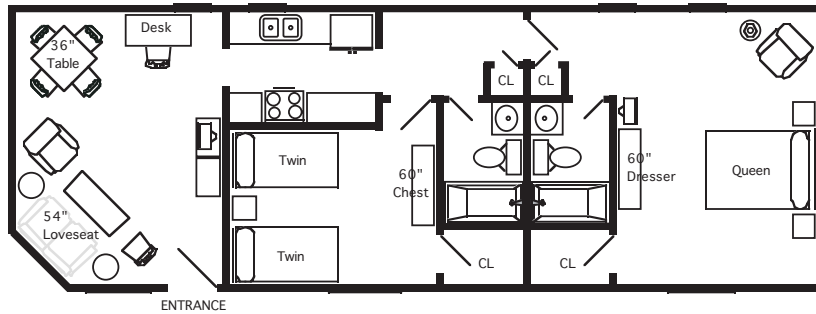

The "King Flat"

Address: 1332 W. Andrew Johnson Hwy.

Bedrooms: 2

Bathrooms: 2

Sleeps: 4

Furnished: Yes

Utilities: Yes

Square Footage: 900

Daily Rental (10-30 days): \$66

Daily Rental (31+ days): \$66

The "King Flat" is our largest apartment, with over 900 square feet of living space and two full baths. The two bedrooms include a large king suite with walk-in closet, an ample easy chair and TV/VCR. Even the second bedroom has its own bath and queen bed. The galley kitchen is efficient and fully equipped while the living room provides a table and four chairs, entertainment center, easy chair and love seat. If it is space and privacy that you want, this unit has both. Other amenities include a Commons area with a fireplace -- plus a free first class laundry and a patio with barbecues, sun lounges and picnic area.